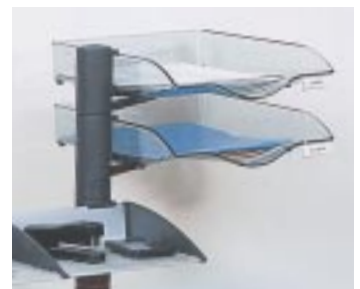

SwingFile Letter Trays.
Two trays swing, swivel and separate for easy retrieval.
#720050