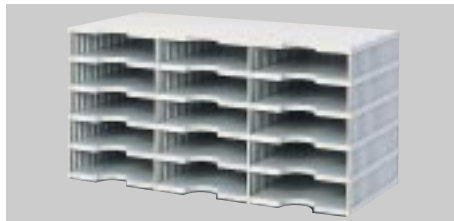

Modular Tambour Cabinets

Individual cabinets let you build a storage system that fits anywhere and organizes everything. They're the perfect way to keep up with the demands of every growing business

Each cabinet stores up to 33" of binders, books, magazines, files and supplies. The sliding tambour doors keep your office looking neat and organized, without taking up any additional floor space.

Casters (set of 4)P497

Interior Organizers

Tier Drop Forms Organizer

Can be placed in any cabinet to organize paper, forms, literature, and more. Features fifteen 2¼" high compartments with removable labels. Black or gray.

Tier Drop Forms OrganizerTD15

Interior Drawer Organizer

Turns a shelf into dust-free storage for paper, literature, forms and supplies. Fifteen 2" high drawers feature insertable index labels in assorted colors for easy color-coding. Black or gray.