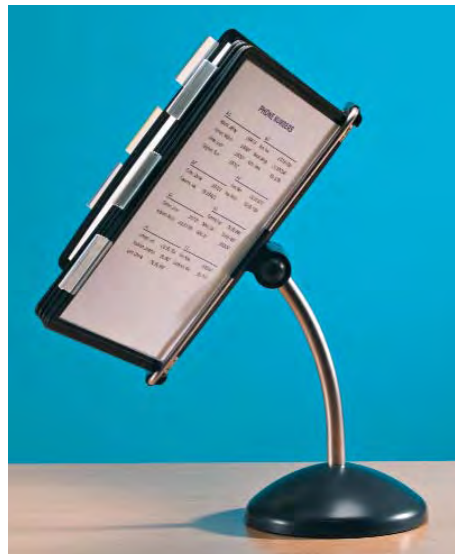

# Access™ Flex Executive Organizer

View documents in portrait or landscape positions.

The Flex Executive Organizer provides six viewing angles to provide the optimum position to access your frequently referenced materials. Black display pockets provide room for up to 40 letter size documents and feature easy-load sheet protectors, steel reinforced pivots and snap-on index tabs. A compact, weighted base has a scratch-resistant bottom that protects your desktop and a curved stainless steel rod supports the pages and makes the organizer easy to relocate if needed.

If desk space is limited, select the Wall-mount version. Both are available in 10-pocket and 20-pocket models.

Light assembly is required.

Item	Model No.
Flex Executive 10-Pocket Desk Organizer	HN3410
Flex Executive 20-Pocket Desk Organizer	HN3420
Flex Executive 10-Pocket Wall Organizer	HN3610
Flex Executive 20-Pocket Wall Organizer	HN3620

The compact design of the Flex Organizer takes up very little desk space and allows you fingertip access to portrait and landscape formatted documents.

Ratcheting mechanism lets you adjust the viewing angle without tools or tightening screws.

Wall Organizer can be used when desk space is limited. Available in both a 10-pocket and 20-pocket version. 20-pocket shown.

Flex Executive Organizer adjusts from vertical to horizontal viewing easily without tools.